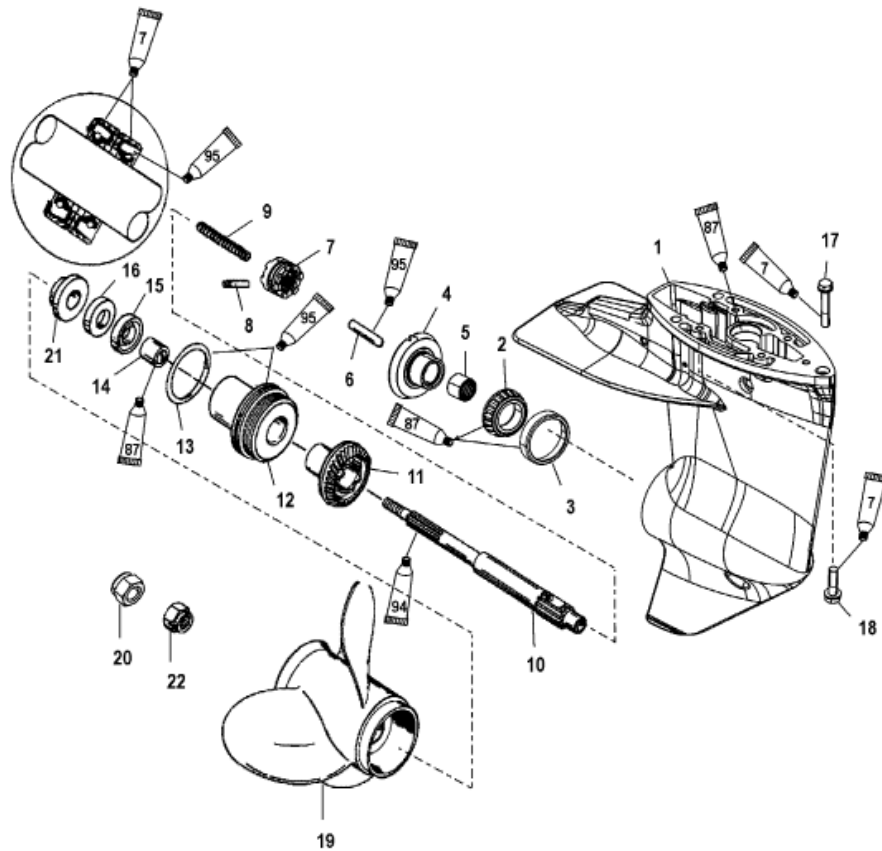

2.60 IN./102 MM TORPEDO DIA. NON-BIGFOOT

2642

Parts List

Ref	Class	Part	Description	Qty	Comment	Footnote
0	1666	8833T33	GEAR HOUSING ASSEMBLY, Con	1	(Short - Black)	
0	1666	8833T35	GEAR HOUSING ASSEMBLY, Con	1	(Long - Black)	
1	1666	8833A17	GEAR HOUSING, Basic	1	(Basic - Black)	
2	31	821321A 1	ROLLER BEARING	1		
3		NSS	NOT SOLD SEPARATE, Cup	1		
4	43	821924A 1	FORWARD GEAR (13-26)	1		
5	23	41367	BUSHING	1		
6		813139	CAM FOLLOWER	1		
7	52	821930A 1	CLUTCH ASSEMBLY	1		
8	17	823951	CROSS PIN	1		
9	24	42204	SPRING	1		
10	44	821929	PROPELLER SHAFT	1		
11	43	821926T 1	REVERSE GEAR, (13-26)	1		
12		42144T 3	BEARING CARRIER	1		
13	25	33145	O-RING, (1.984 x .139)	1		15
14	23	821927	BUSHING	1		
15	26	99325	SEAL	1		15
16	26	821928	OIL SEAL	1		15
17	10	824071 10	SCREW, (M8 x 50)	1		
18	10	824071 7	SCREW, (M8 x 30)	2		
19	48	828156A12	PROPELLER, (9.00 x 9.00)	1		
20	11	40140	NUT, (M10)	1		
21		821932 1	THRUST HUB	1		
22	23	42091 1	SPACER	1		
-	26	41365A 3	SEAL KIT	1		